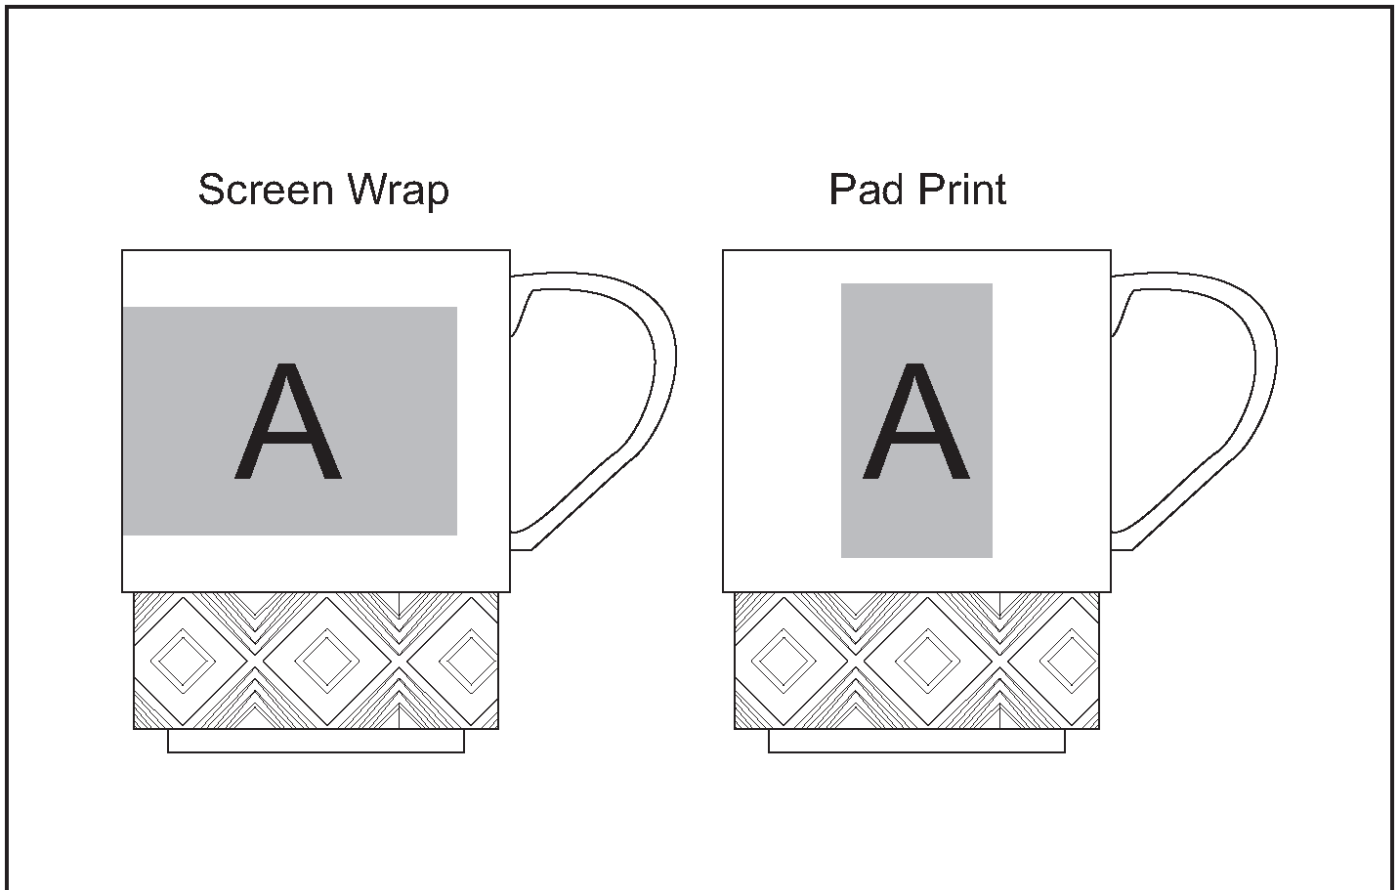

AC-2205

Andy Cartwright Geo Coffee Mug - Red

Need to know:

Branding Options:

Position A

1. Screen Wrap (SW)
 - 1 Colour
 - Size: 140mm wide x 50mm high
2. Pad Printing (PA)
 - 4 Colours
 - Size: 33mm wide x 60mm high